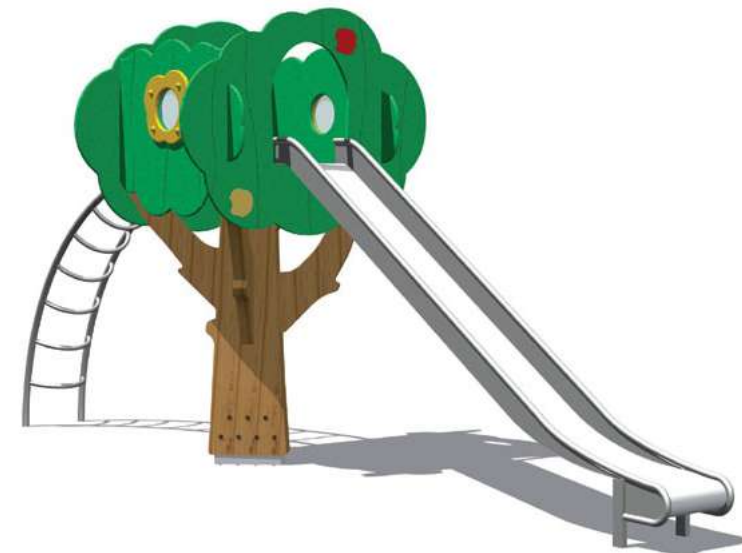

Tree Tower 200-3

-724,00
Kg
CO₂

ART. 011559

195 x 693 h300 cm

495 x 978 cm

3-12

HIC 200 cm

Tree Tower 200-2