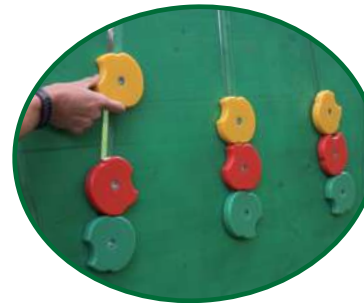

HIC 100/150 cm

Tree Castle 6

ART. 011574

405 x 631 h328 cm

739 x 927 cm

2-8

HIC 100/150 cm

-1515,00
Kg
CO₂