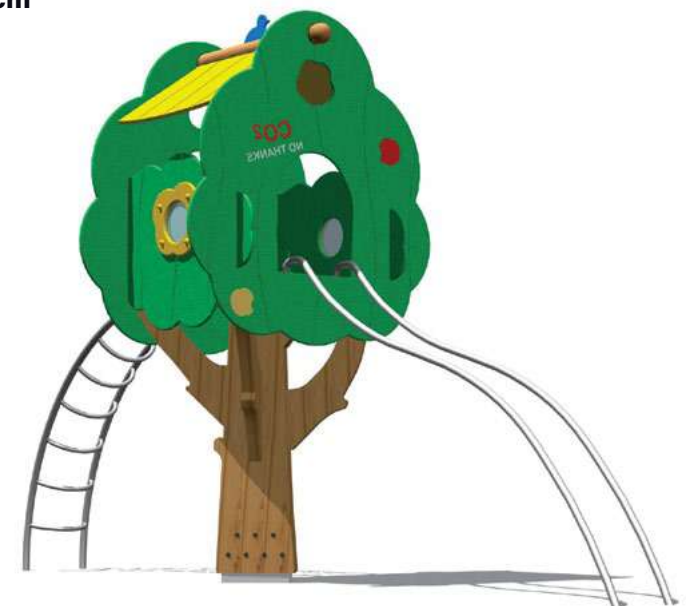

Tree Tower 200T-2

-841,00
Kg
CO₂

ART. 011561

195 x 616 h378 cm

495 x 967 cm

5-12

HIC 200 cm

Tree Tower 200T-6

-841,00
Kg
CO₂

ART. 011565

195 x 643 h378 cm

495 x 987 cm

3-12

HIC 200 cm