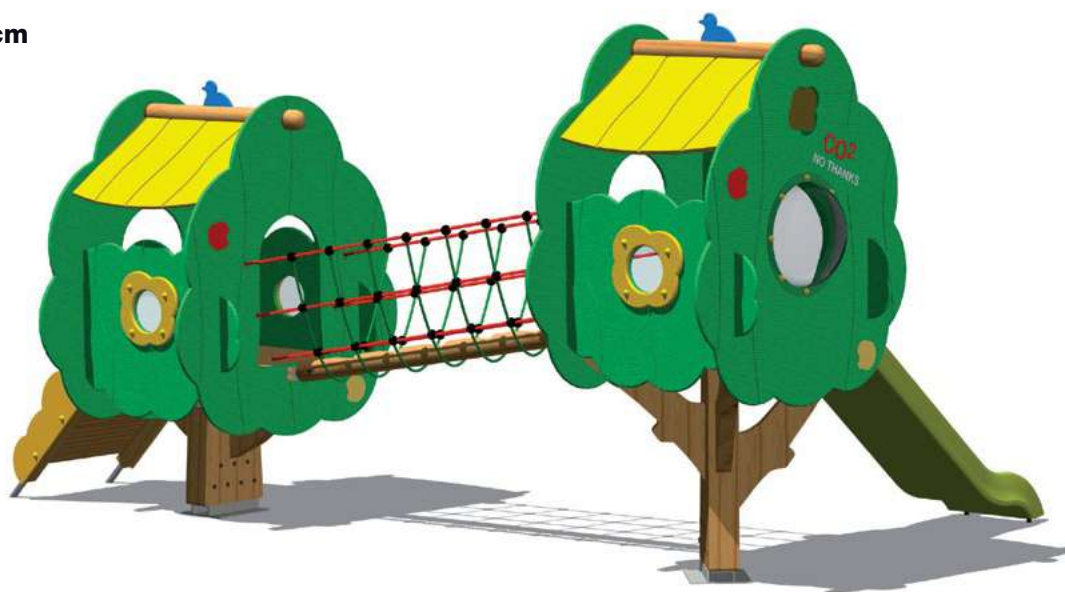

-1456,00
Kg
CO₂

Tree Castle 4

ART. 011573

405 x 645 h328 cm

739 x 933 cm

3-12

HIC 100/150 cm